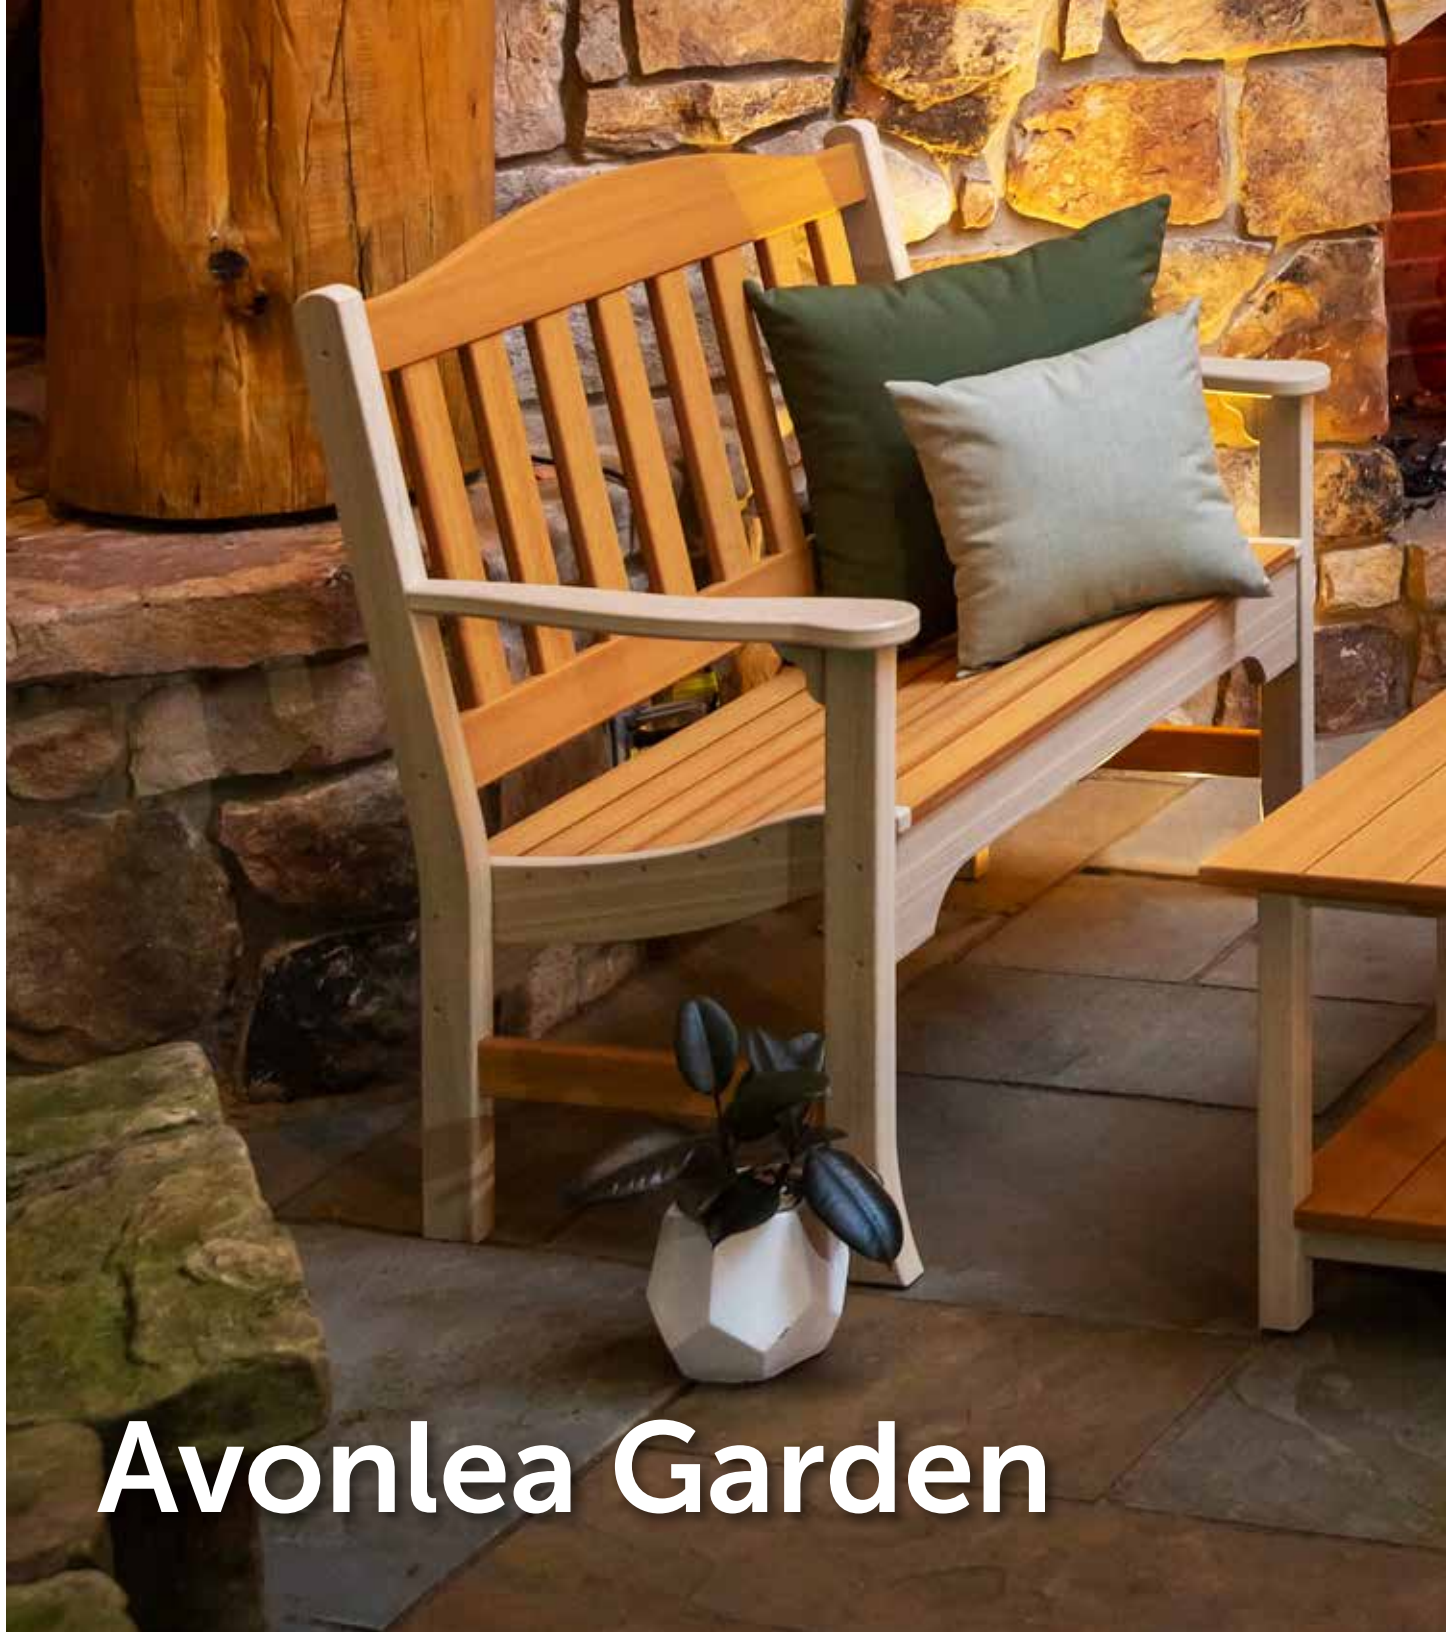

Natural
Teak

Birch

Canvas
Fern

Cast Oasis

Antique
Mahogany

Avonlea Garden