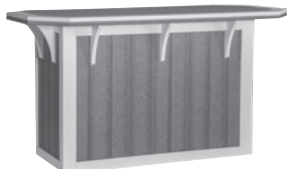

SU-Ba
SummerSide Bar - 39" h
*48", 60", 72", 96" w x 35" d
pg 65*