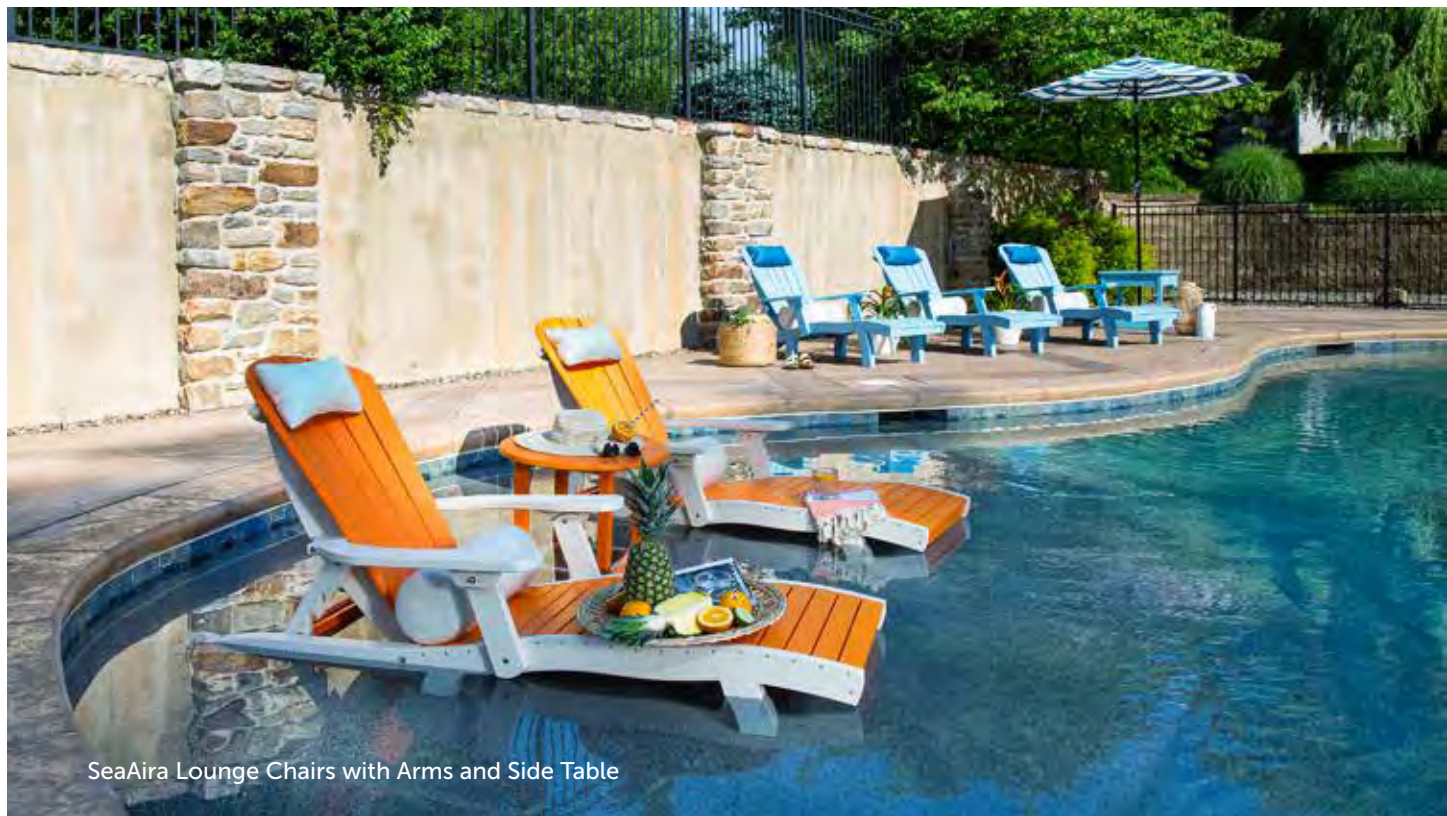

SeaAira Adirondack Rockers and Side Table

Orange

White

Discontinued

Discontinued

SeaAira Lounge Chairs with Arms and Side Table

Driftwood  
Grey

White