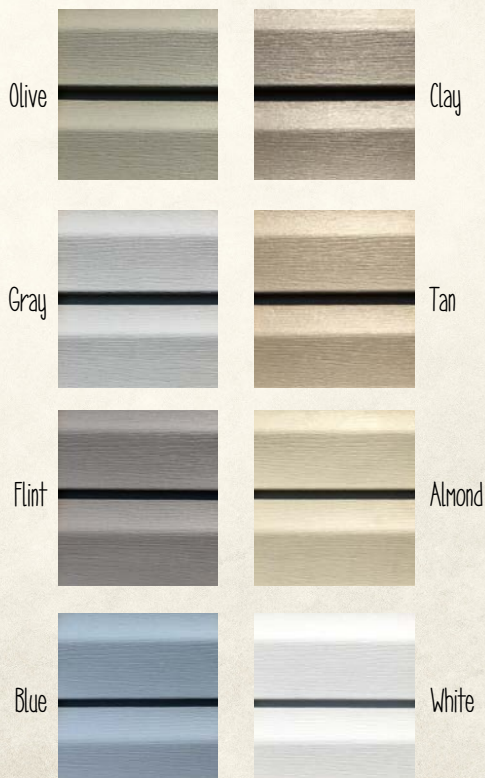

Naval Purple Novel Lilac Calypso Daffodil Lime Green Carolina Blue Orange Exuberant Pink Pink

Bright paint for Playhouses only

Charcoal Brown Chestnut Brown Wedgewood Blue Avocado White Cape Cod Gray Stoltzfus Beige Clay Dark Green Stauffer Red

Available for all wooden structures

SHUTTERS

Clay Gray Green Brown White Blue Black Red

VINYL SIDING

Olive

Gray

Flint

Blue

Clay

Tan

Almond

White

Gray Frost

Forest Green

Black

Granite Gray